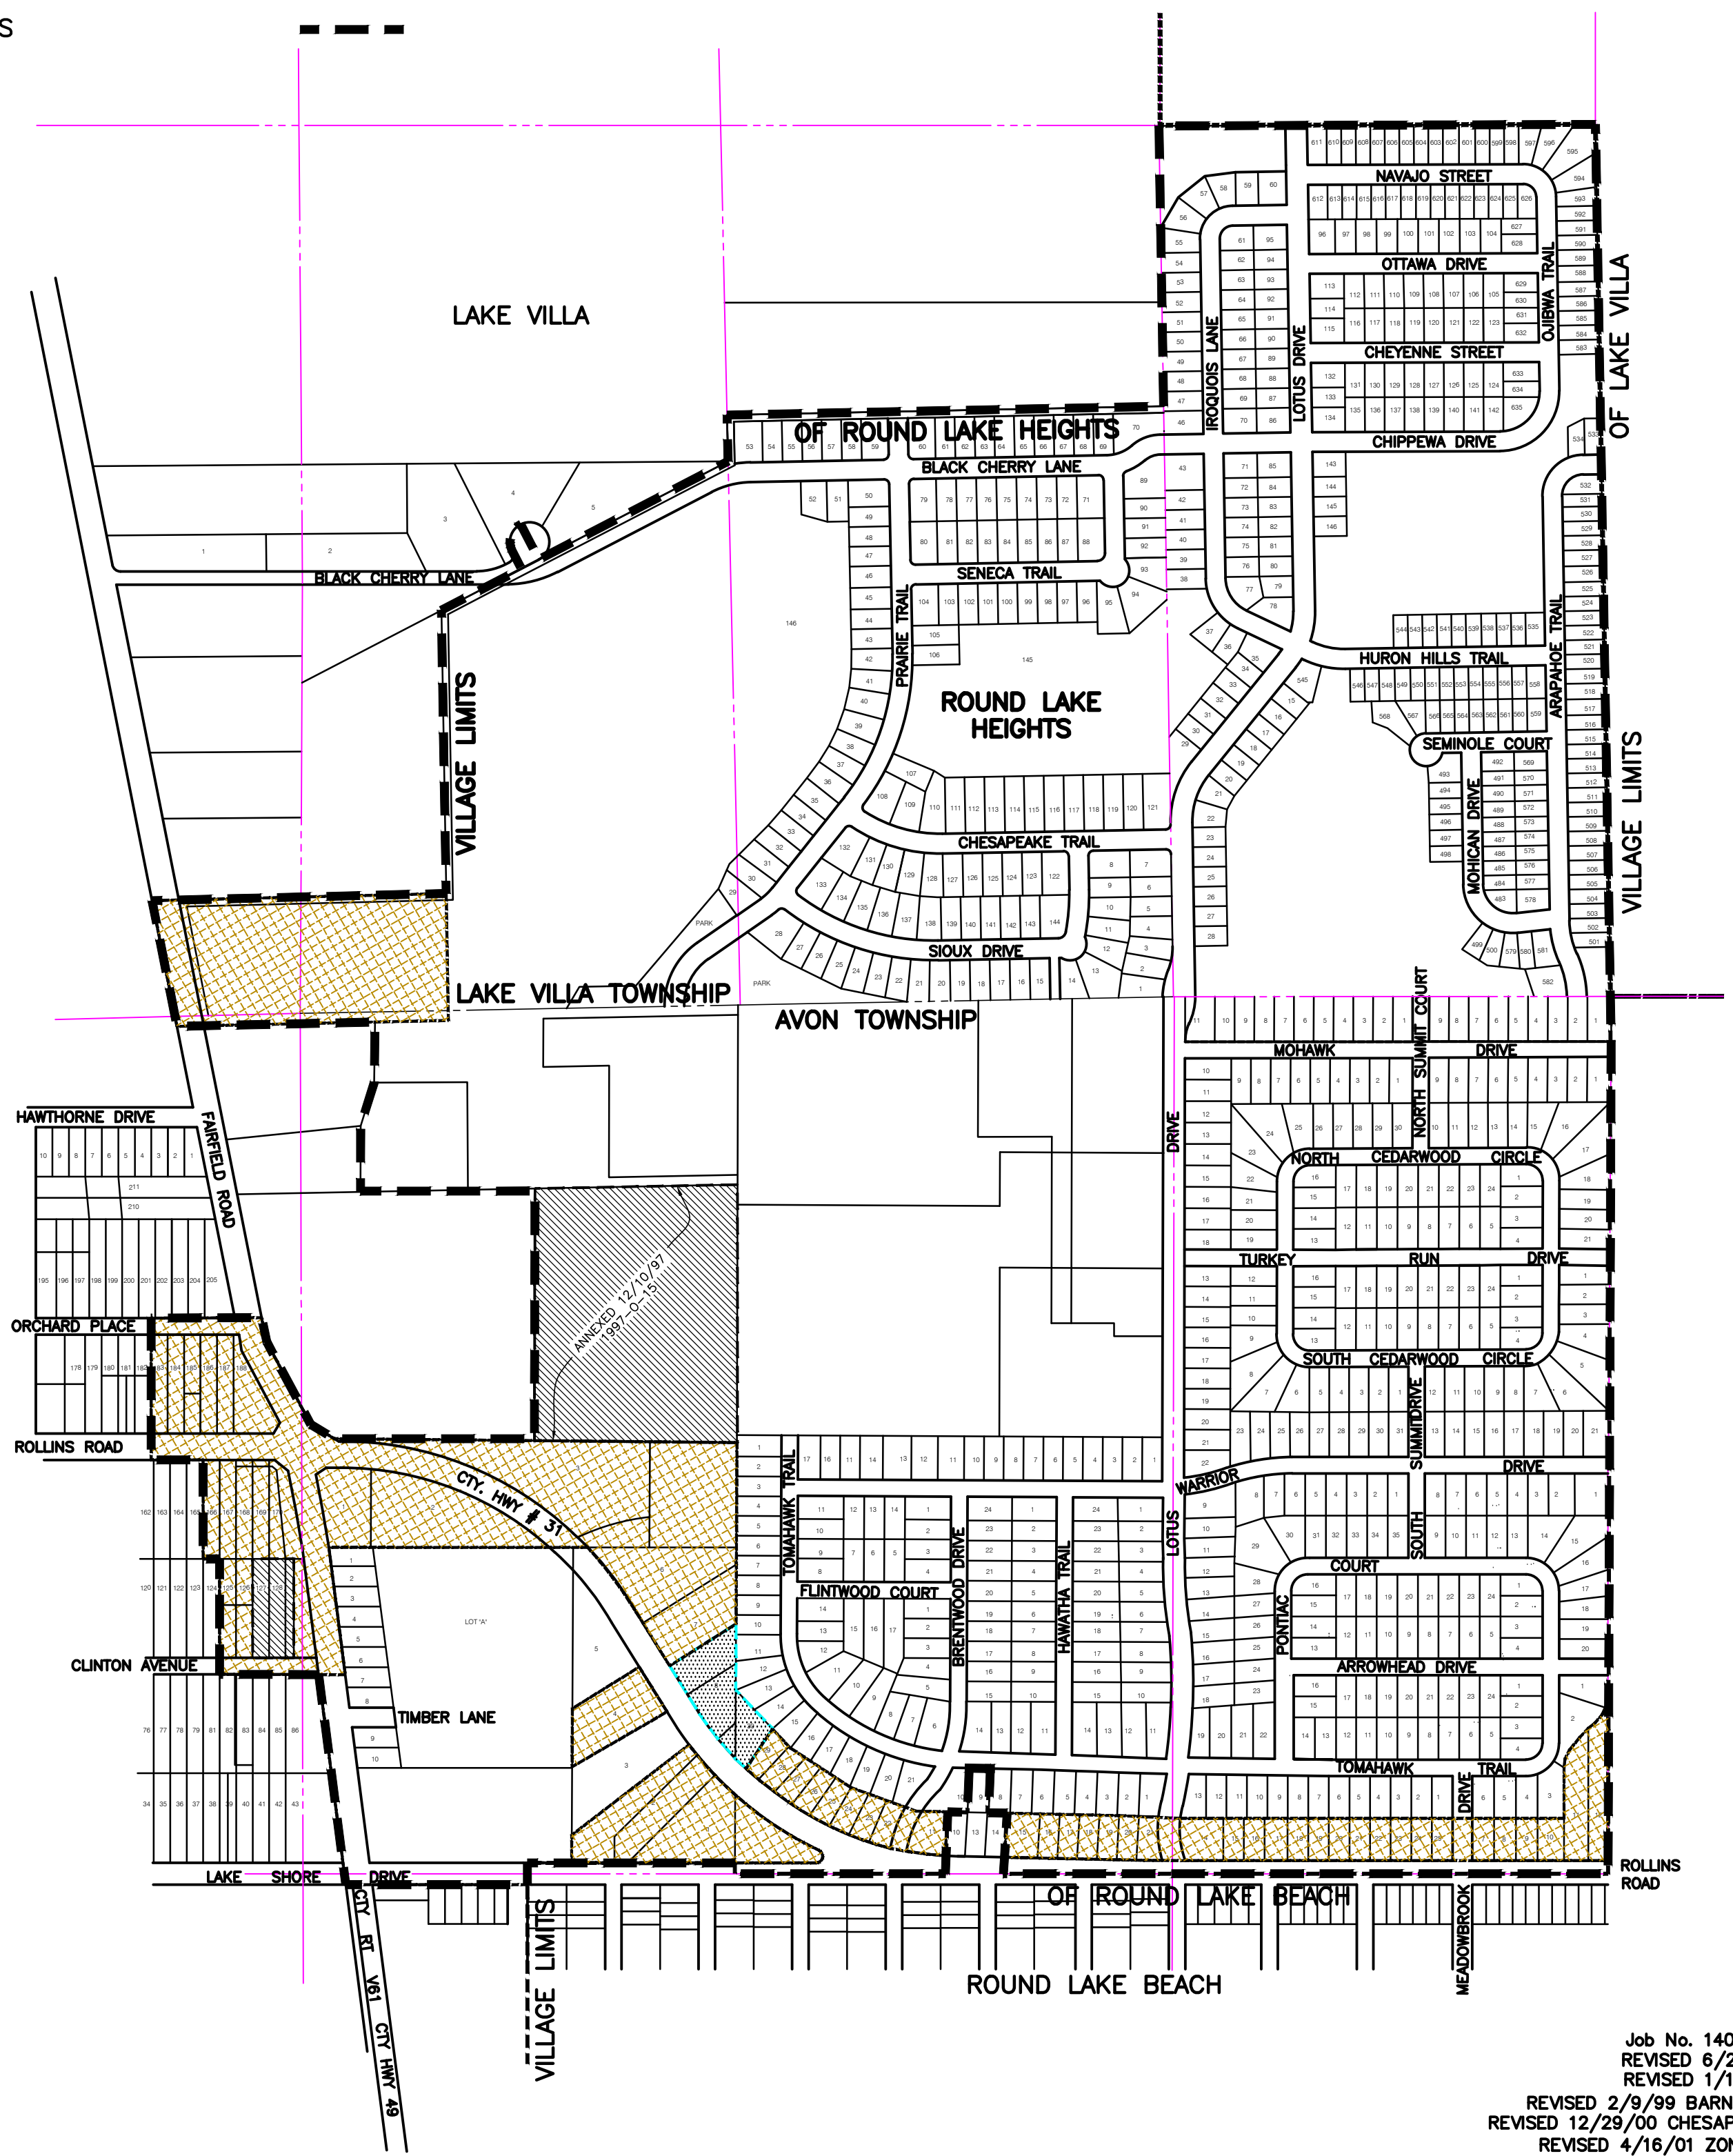

VILLAGE OF ROUND LAKE HEIGHTS OFFICIAL ZONING MAP 2006

LEGEND

- SINGLE FAMILY DISTRICT
- MULTI-FAMILY DISTRICT
- LIMITED LIGHT INDUSTRIAL DISTRICT
- BUSINESS DISTRICT
- VILLAGE LIMITS

Job No. 140-115
 REVISED 6/29/98
 REVISED 1/12/98
 REVISED 2/9/99 BARNES/FOX GLEN III
 REVISED 12/29/00 CHESAPEAKE TRAILS 1 & 2
 REVISED 4/16/01 ZONING DISTRICTS
 REVISED 3/12/02 FOX GLEN UNIT FIVE
 REVISED 3/20/06
 REVISED 5/9/06 ORD 2004-0-10